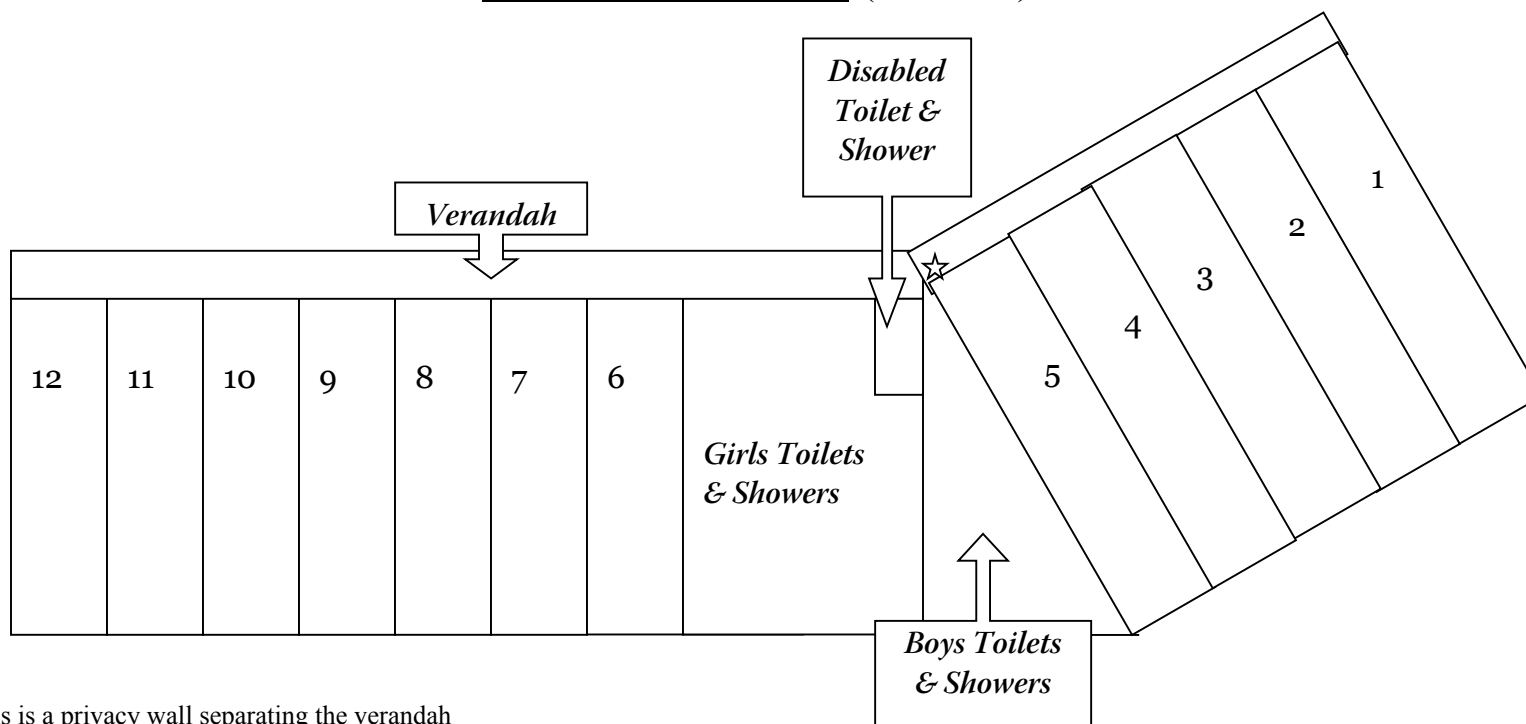

**ACCOMMODATION PLAN\*** (Not to scale)

☆ This is a privacy wall separating the verandah  
 All cabins except 5&6 sleep 12 people:

Bunk bed	Bunk bed	Bunk bed
Bunk bed	Bunk bed	Bunk bed

Cabins 5&6 sleep 10 people with an ensuite (normally reserved for group leaders):

Bunk bed	Bunk bed	Bunk bed
Bunk bed	Bunk bed	<b>Shower/Toilet</b>

\* Please allocate cabin groups prior to arrival at Teen Ranch, making every effort to fill cabins used. For example, if there are 30 girls, then please use only 3 cabins and not all 7.